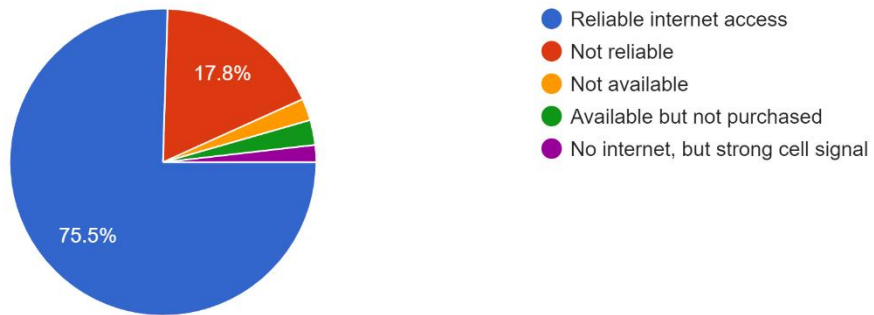

608 Surveys Completed
Reflective of 995 Students
68% of Students

What best describes your child's internet access?

608 responses

If school starts back in a traditional setting, please choose your preferred method of schooling.